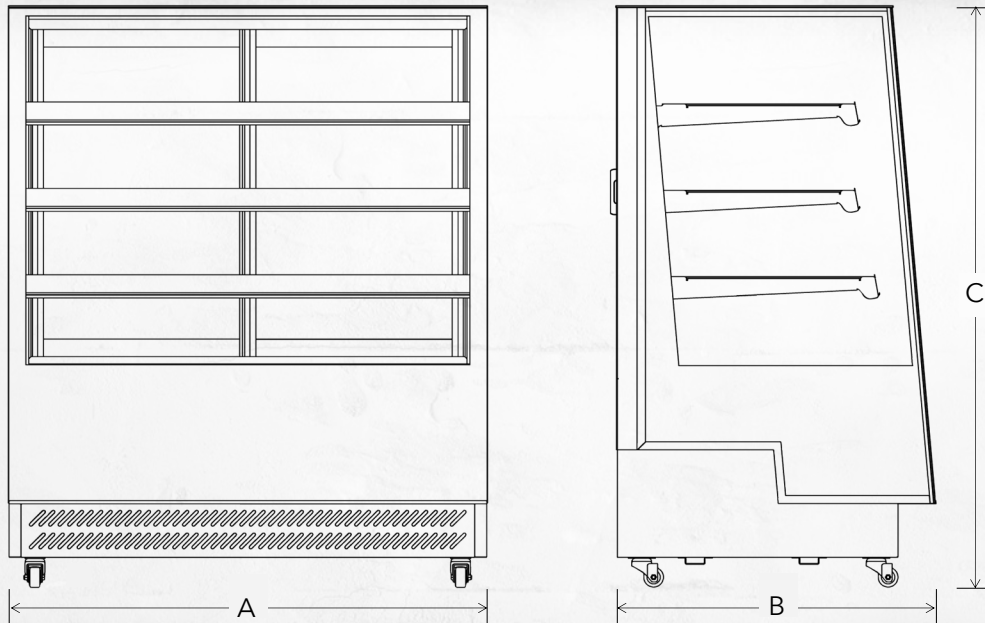

MODEL		Product Dimensions					Shipping Dimensions				Doors	Shelves	HP	AMPS
		Width (A)	Depth (B)	Height (C)	Weight LB/KG	Capac. (L/CuFt)	Width	Depth	Height	Weight LB/KG				
CGSM-2657	Inch	25.5	31.6	57.4	297.6	360.0	29.5	35.1	63.9	348.3	2.0	3.0	1/4	3.9
	mm	650.0	805.0	1,460.0	134.0	12.7	718.0	875.0	1,625.0	175.0				
CGSM-3557	Inch	35.4	31.6	57.4	352.7	508.0	39.3	35.1	63.9	396.8	2.0	3.0	1/3	6.4
	mm	650.0	805.0	1,460.0	157.5	17.9	968.0	875.0	1,625.0	206.0				
CGSM-4757	Inch	47.0	31.6	57.4	418.8	686.0	55.1	34.4	63.9	485.0	2.0	3.0	1/3	6.5
	mm	1,200.0	805.0	1,460.0	189.5	24.2	1,300.0	875.0	1,625.0	248.0				
CGSM-6057	Inch	59.0	31.6	57.4	598.5	865.0	61.7	34.4	63.9	649.2	2.0	3.0	1/3	7.4
	mm	1,500.0	805.0	1,460.0	271.5	30.5	1,568.0	875.0	1,625.0	294.5				
CGSM-7057	Inch	70.9	31.6	57.4	580.9	1042.0	73.5	34.4	63.9	-	2.0	3.0	1/2	10.0
	mm	1,800.0	805.0	1,460.0	263.5	36.8	1,868.0	875.0	1,625.0	-				

VOLTAGE	NEMA PLUG	CORD LENGTH	REFRIGERANT	TEMPERATURE RANGE	 NEMA 5-15P
110-120~	5-15P	≥1.8m	R290	0-12C 32-53F	

LINE DRAWINGS

EFI Sales Ltd.
Toronto Office & DC
515 Hanlon Creek Blvd.
Guelph, ON, N1C 0A1

EFI Sales Ltd.
Vancouver Office & DC
26895 Gloucester Way
Langley, BC, V4W 3Y3

(888) 565-9920 Toll Free
(519) 822-1895 Toronto
(604) 607-8850 Vancouver