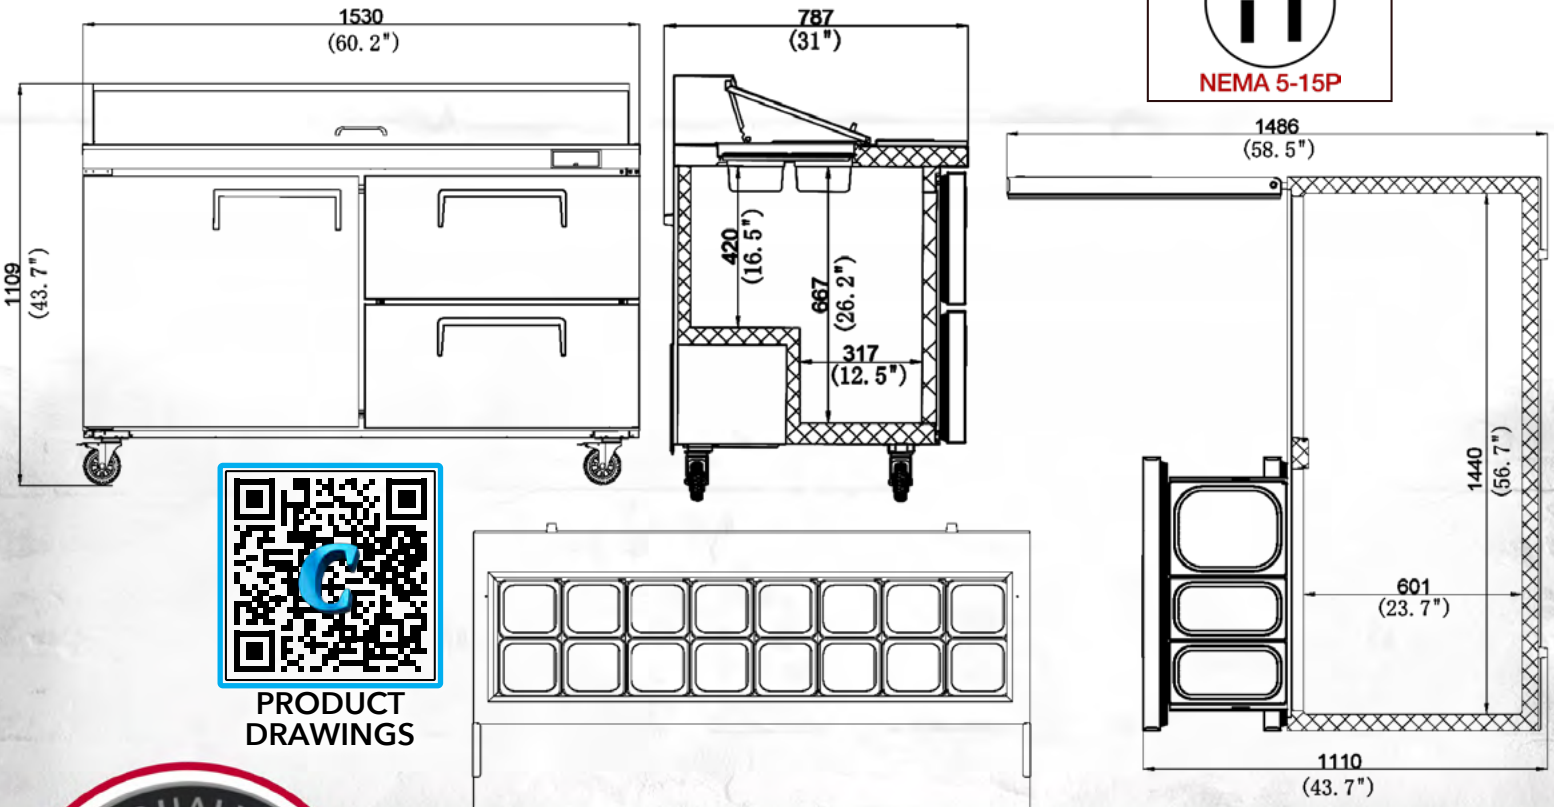

DIMENSIONS

Dimensions	Width		Depth		Height		Weight	
	Inches	mm	Inches	mm	Inches	mm	Lbs	KG
Exterior	60.2	1,530.0	31.0	787.0	43.7	1,109.0	248.0	112.5
Shipping	62.5	1,587.0	31.9	810.0	48.0	1,220.0	328.5	149.0
Interior	56.7	1,440.0	23.7	601.0	26.2	668.0		

TECHNICAL

Pans	Capacity	Doors	Drawers	Shelves	Casters	HP	Amps	Voltage	Refrig	Plug	Cord len
22	399.5/14.1	1	2	1	4"	1/4	2.9	190.5	R290	NEMA5-15P	≥1.8m

LINE DRAWINGS

EFI Sales Ltd.
Toronto Office & DC
515 Hanlon Creek Blvd.
Guelph, ON, N1C 0A1

EFI Sales Ltd.
Vancouver Office & DC
26895 Gloucester Way
Langley, BC, V4W 3Y3

(888) 565-9920 Toll Free
(519) 822-1895 Toronto
(604) 607-8850 Vancouver