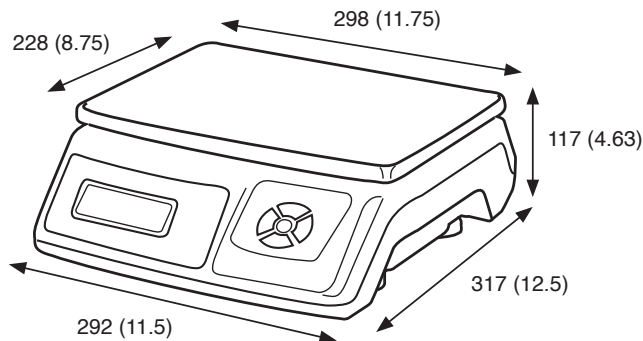

SPECIFICATIONS

Product Number and Name and GTIN	K881174 - KWS SW-06 - 888960511749 K881175 - KWS SW-12 - 888960511756 K881176 - KWS SW-30 - 888960511763 K881177 - KWS SW-60 - 888960511770
Capacity - KWS SW-06	6 lb / 3 kg / 3000 g / 96 oz
Capacity - KWS SW-12	12 lb / 6 kg / 6000 g / 192 oz
Capacity - KWS SW-30	30 lb / 15 kg / 15000 g / 480 oz
Capacity - KWS SW-60	60 lb / 30 kg / 30000 g / 960 oz
Graduation - KWS SW-06	0.002 lb / 0.001 kg / 1 g / 0.05 oz
Graduation - KWS SW-12	0.005 lb / 0.002 kg / 2 g / 0.1 oz
Graduation - KWS SW-30	0.01 lb / 0.005 kg / 5 g / 0.2 oz
Graduation - KWS SW-60	0.02 lb / 0.01 kg / 10 g / 0.5 oz
Weighing Modes	g, kg, lb, oz.
Displays	Front and rear large LCD displays with blue backlight.
Keys	UNIT, TARE, Mode, Checkweighing (HI/LO/Target).
Alarm	Checkweighing (HI/LO/Target).
Materials	ABS enclosure. Removable stainless-steel platform.
Levelling Bubble	Level Indicator. Adjustable feet.
Display digits	5 digits LCD
Operating Temperature	5°C ~ +40°C / 41°F ~ 104°F (80% RH)
Power Supply	Rechargeable battery and AC adapter (included)

mm (inches)