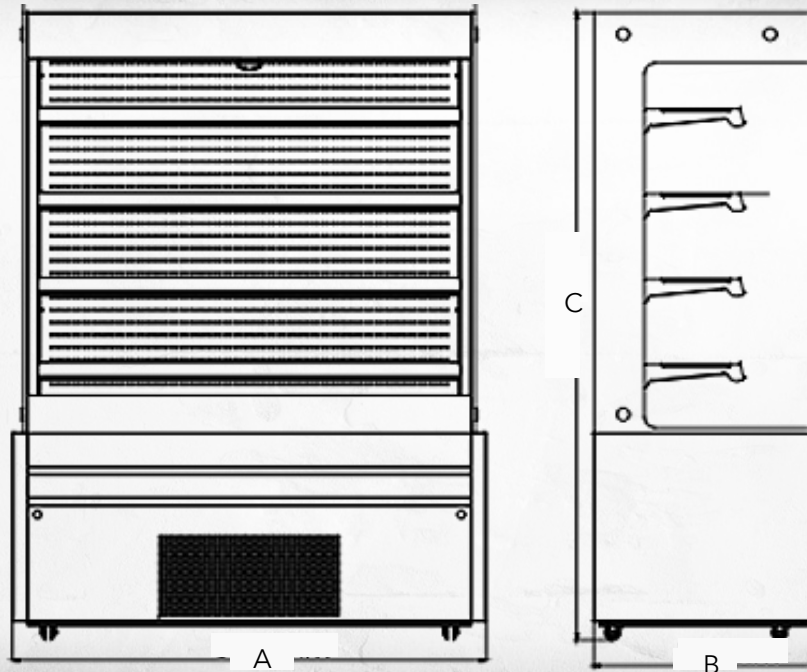

CGOMB SERIES 80

OPEN AIR MERCHANDISERS BLACK

MODEL		PRODUCT DIMENSIONS					SHIPPING DIMENSIONS				DOORS	SHELVES	HP	AMPS
		WIDTH (A)	DEPTH (B)	HEIGHT (C)	WEIGHT LB/KG	CAPAC. (L/CUFT)	WIDTH	DEPTH	HEIGHT	WEIGHT LB/KG				
CGOMB-3680	INCH	36.6	29.0	79.9	416.6	500.0	39.3	31.5	87.7	443.1	NO	4.0	3/4	14.0
	MM	930.0	738.0	2,030.0	189.0	17.7	1,000.0	800.0	2,230.0	201.0				
CGOMB-4880	INCH	48.4	29.0	79.9	486.1	760.0	51.1	31.5	87.7	524.7	NO	4.0	1	15.5
	MM	1,230.0	738.0	2,030.0	220.5	26.8	1,300.0	800.0	2,230.0	238.0				
CGOMB-6080	INCH	60.2	29.0	79.9	555.5	960.0	62.9	31.5	87.7	599.6	NO	4.0	3/4	11.0
	MM	1,530.0	738.0	2,030.0	252.0	33.9	1,600.0	800.0	2,230.0	272.0				
CGOMB-7280	INCH	72.0	29.0	79.9	645.9	1158.0	74.8	31.5	87.7	696.6	NO	4.0	3/4	11.0
	MM	1,830.0	738.0	2,030.0	293.0	40.9	1,900.0	800.0	2,230.0	316.0				

MODEL	VOLTAGE	NEMA PLUG	CORD LENGTH	REFRIGERANT	TEMPERATURE RANGE	
CGOMB-3680	110/60	5-20P	≥1.8m	R290	2~10°C | 36~50°F	NEMA 5-20P plug
CGOMB-4880	110/60	5-20P	≥1.8m	R290	2~10°C | 36~50°F	
CGOMB-6080	220/60	6-15P	≥1.8m	R290	2~10°C | 36~50°F	NEMA 6-15P plug
CGOMB-7280	220/60	6-15P	≥1.8m	R290	2~10°C | 36~50°F	

LINE DRAWINGS

EFI Sales Ltd.
Toronto Office & DC
515 Hanlon Creek Blvd.
Guelph, ON, N1C 0A1

EFI Sales Ltd.
Vancouver Office & DC
26895 Gloucester Way
Langley, BC, V4W 3Y3

(888) 565-9920 Toll Free
(519) 822-1895 Toronto
(604) 607-8850 Vancouver